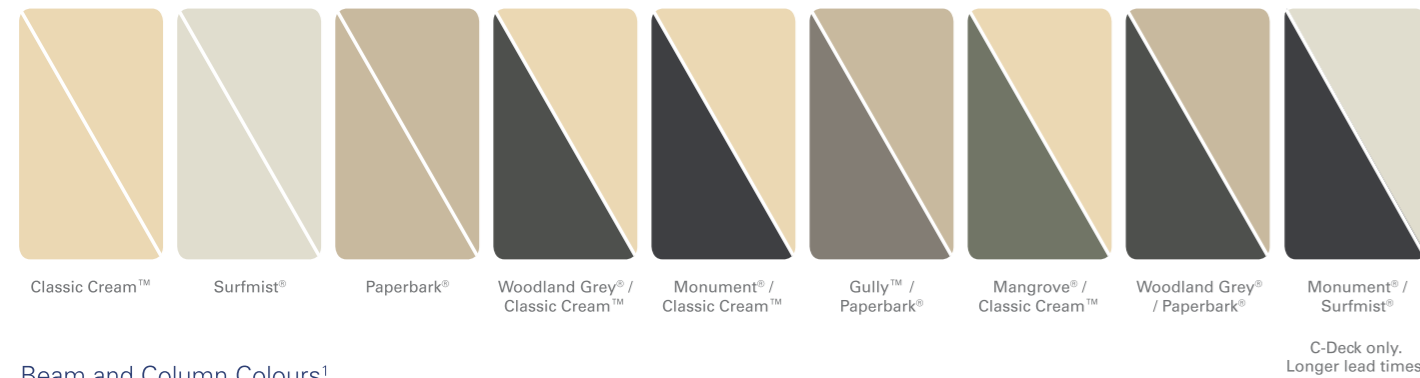

Double Sided High Gloss Roofing C-Deck and Corrugated Colours¹

Beam and Column Colours¹